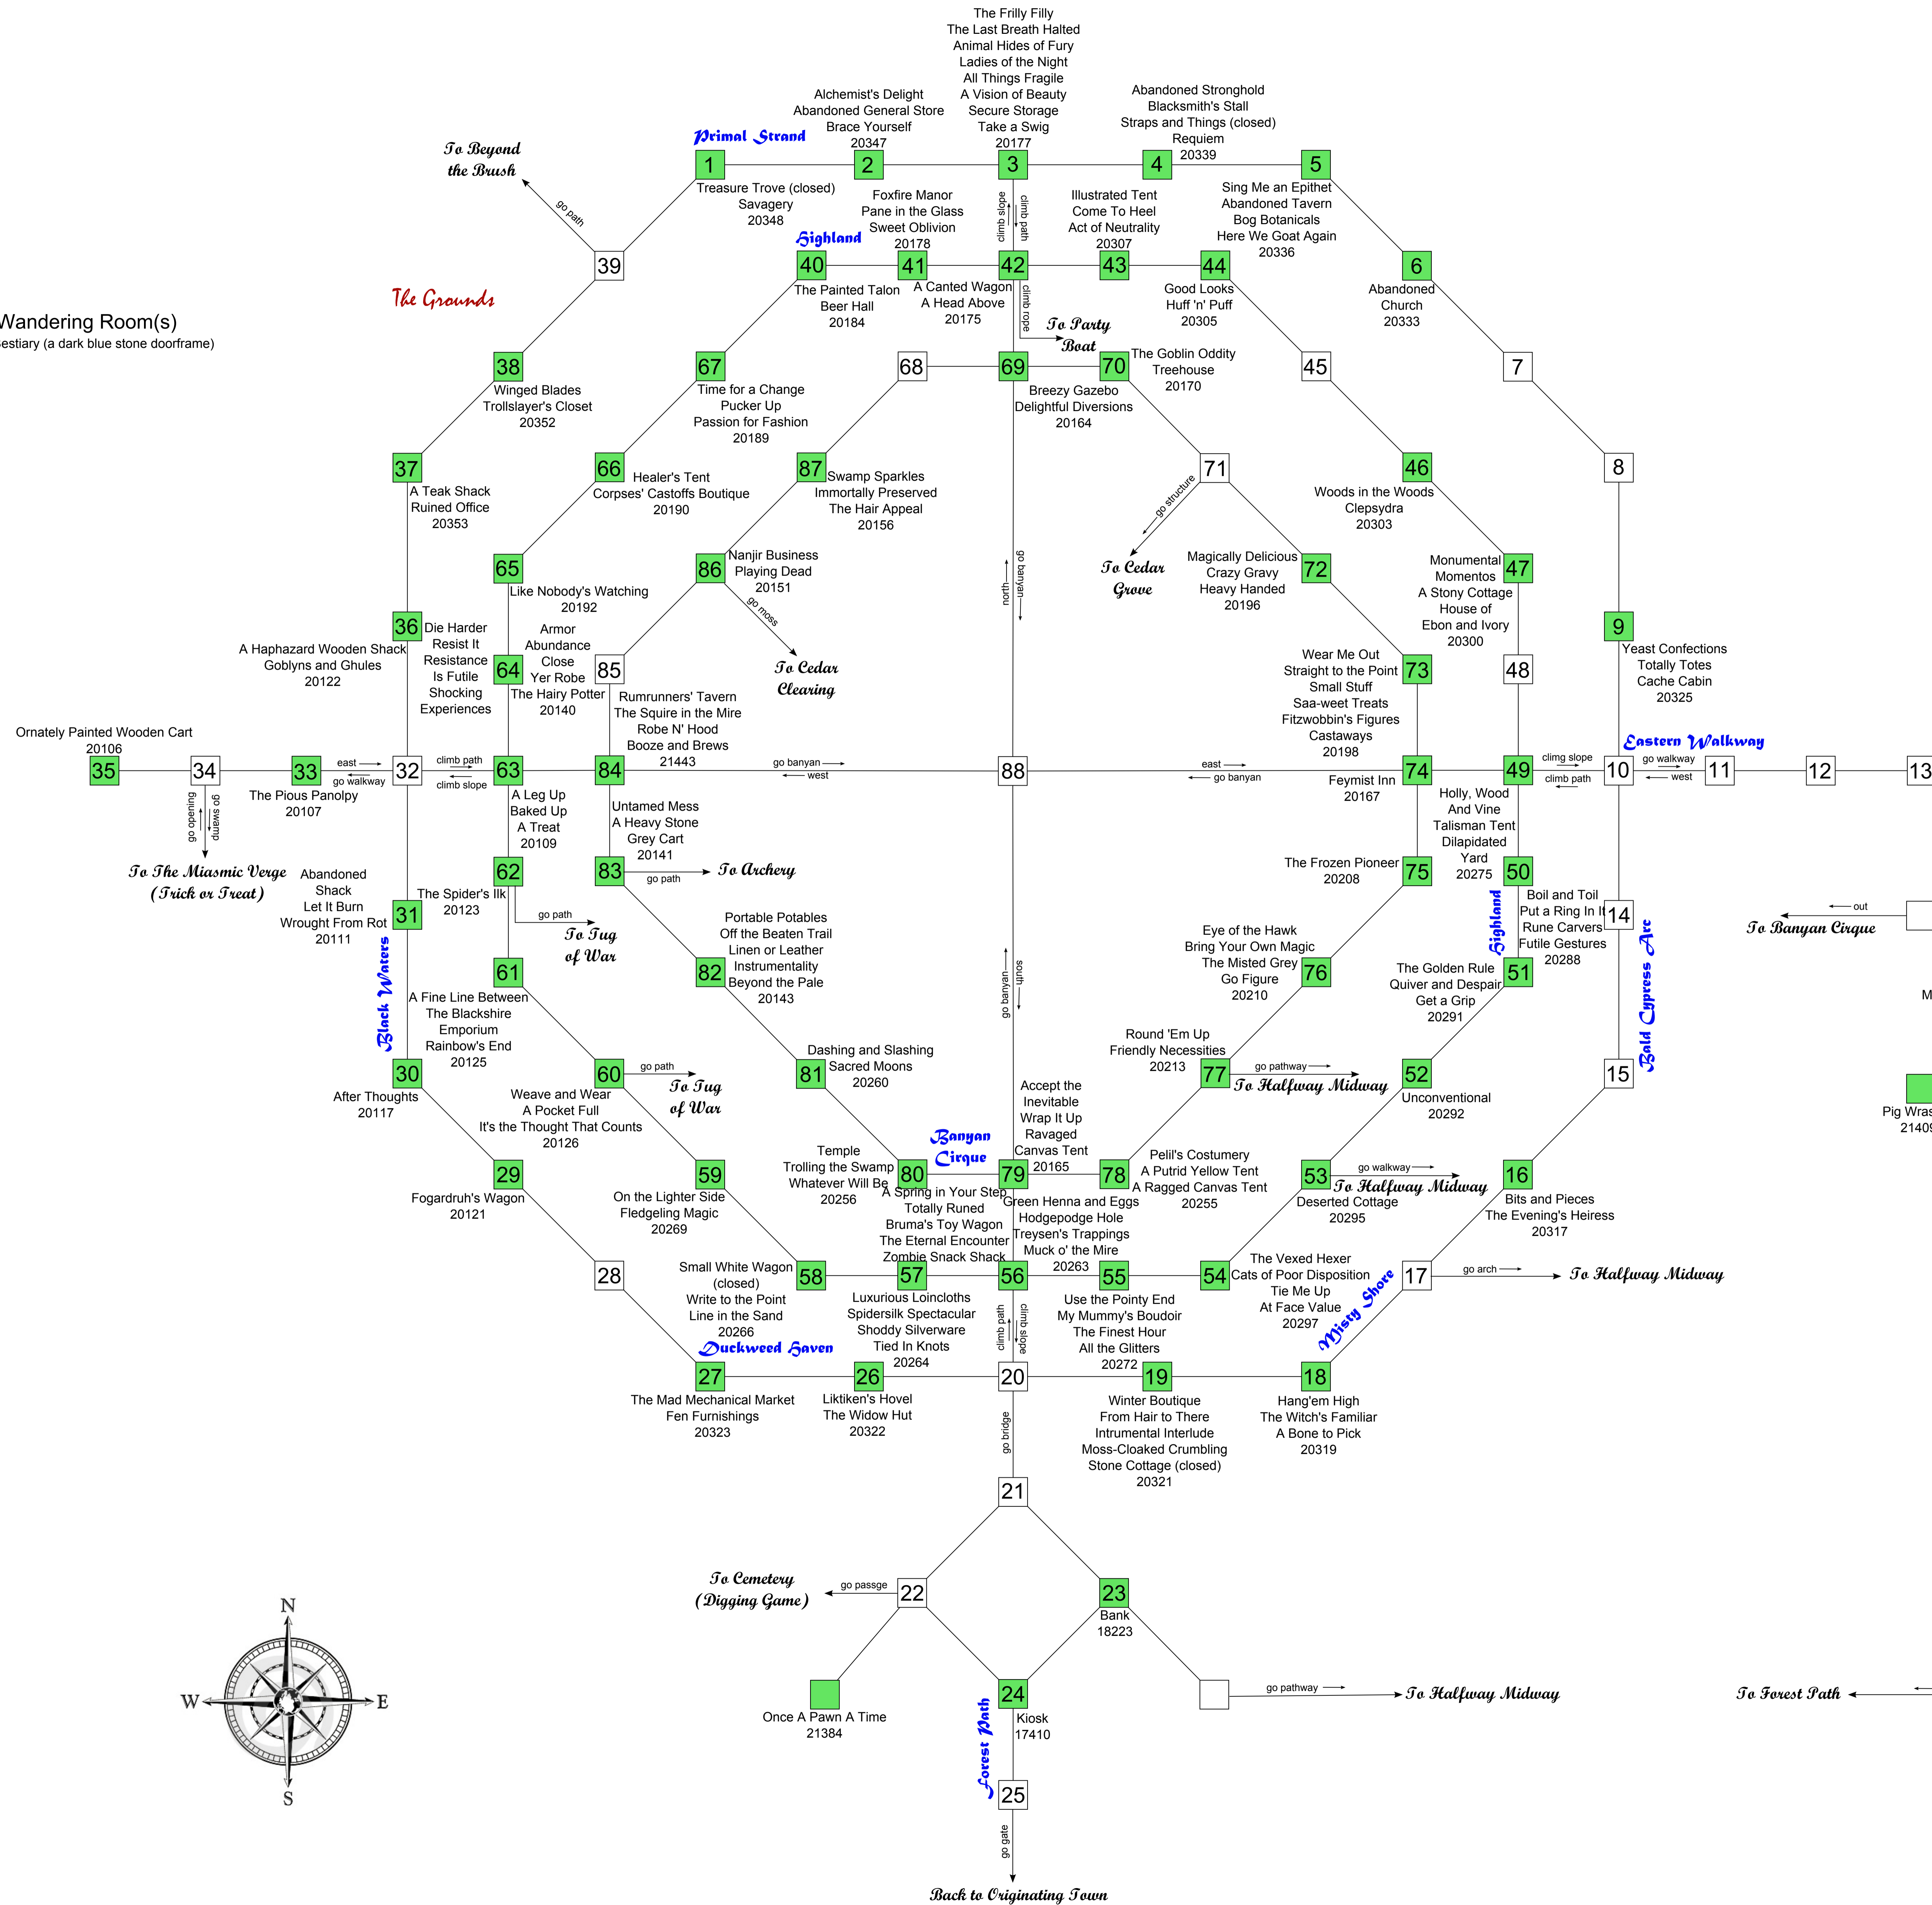

# Ebon Gate Feywrot Mire

Map and Cartography by:  
Simply Svantai  
October 18, 2014

Wandering Room(s)  
Ilixil's Bestiary (a dark blue stone doorframe)

Back to Originating Town