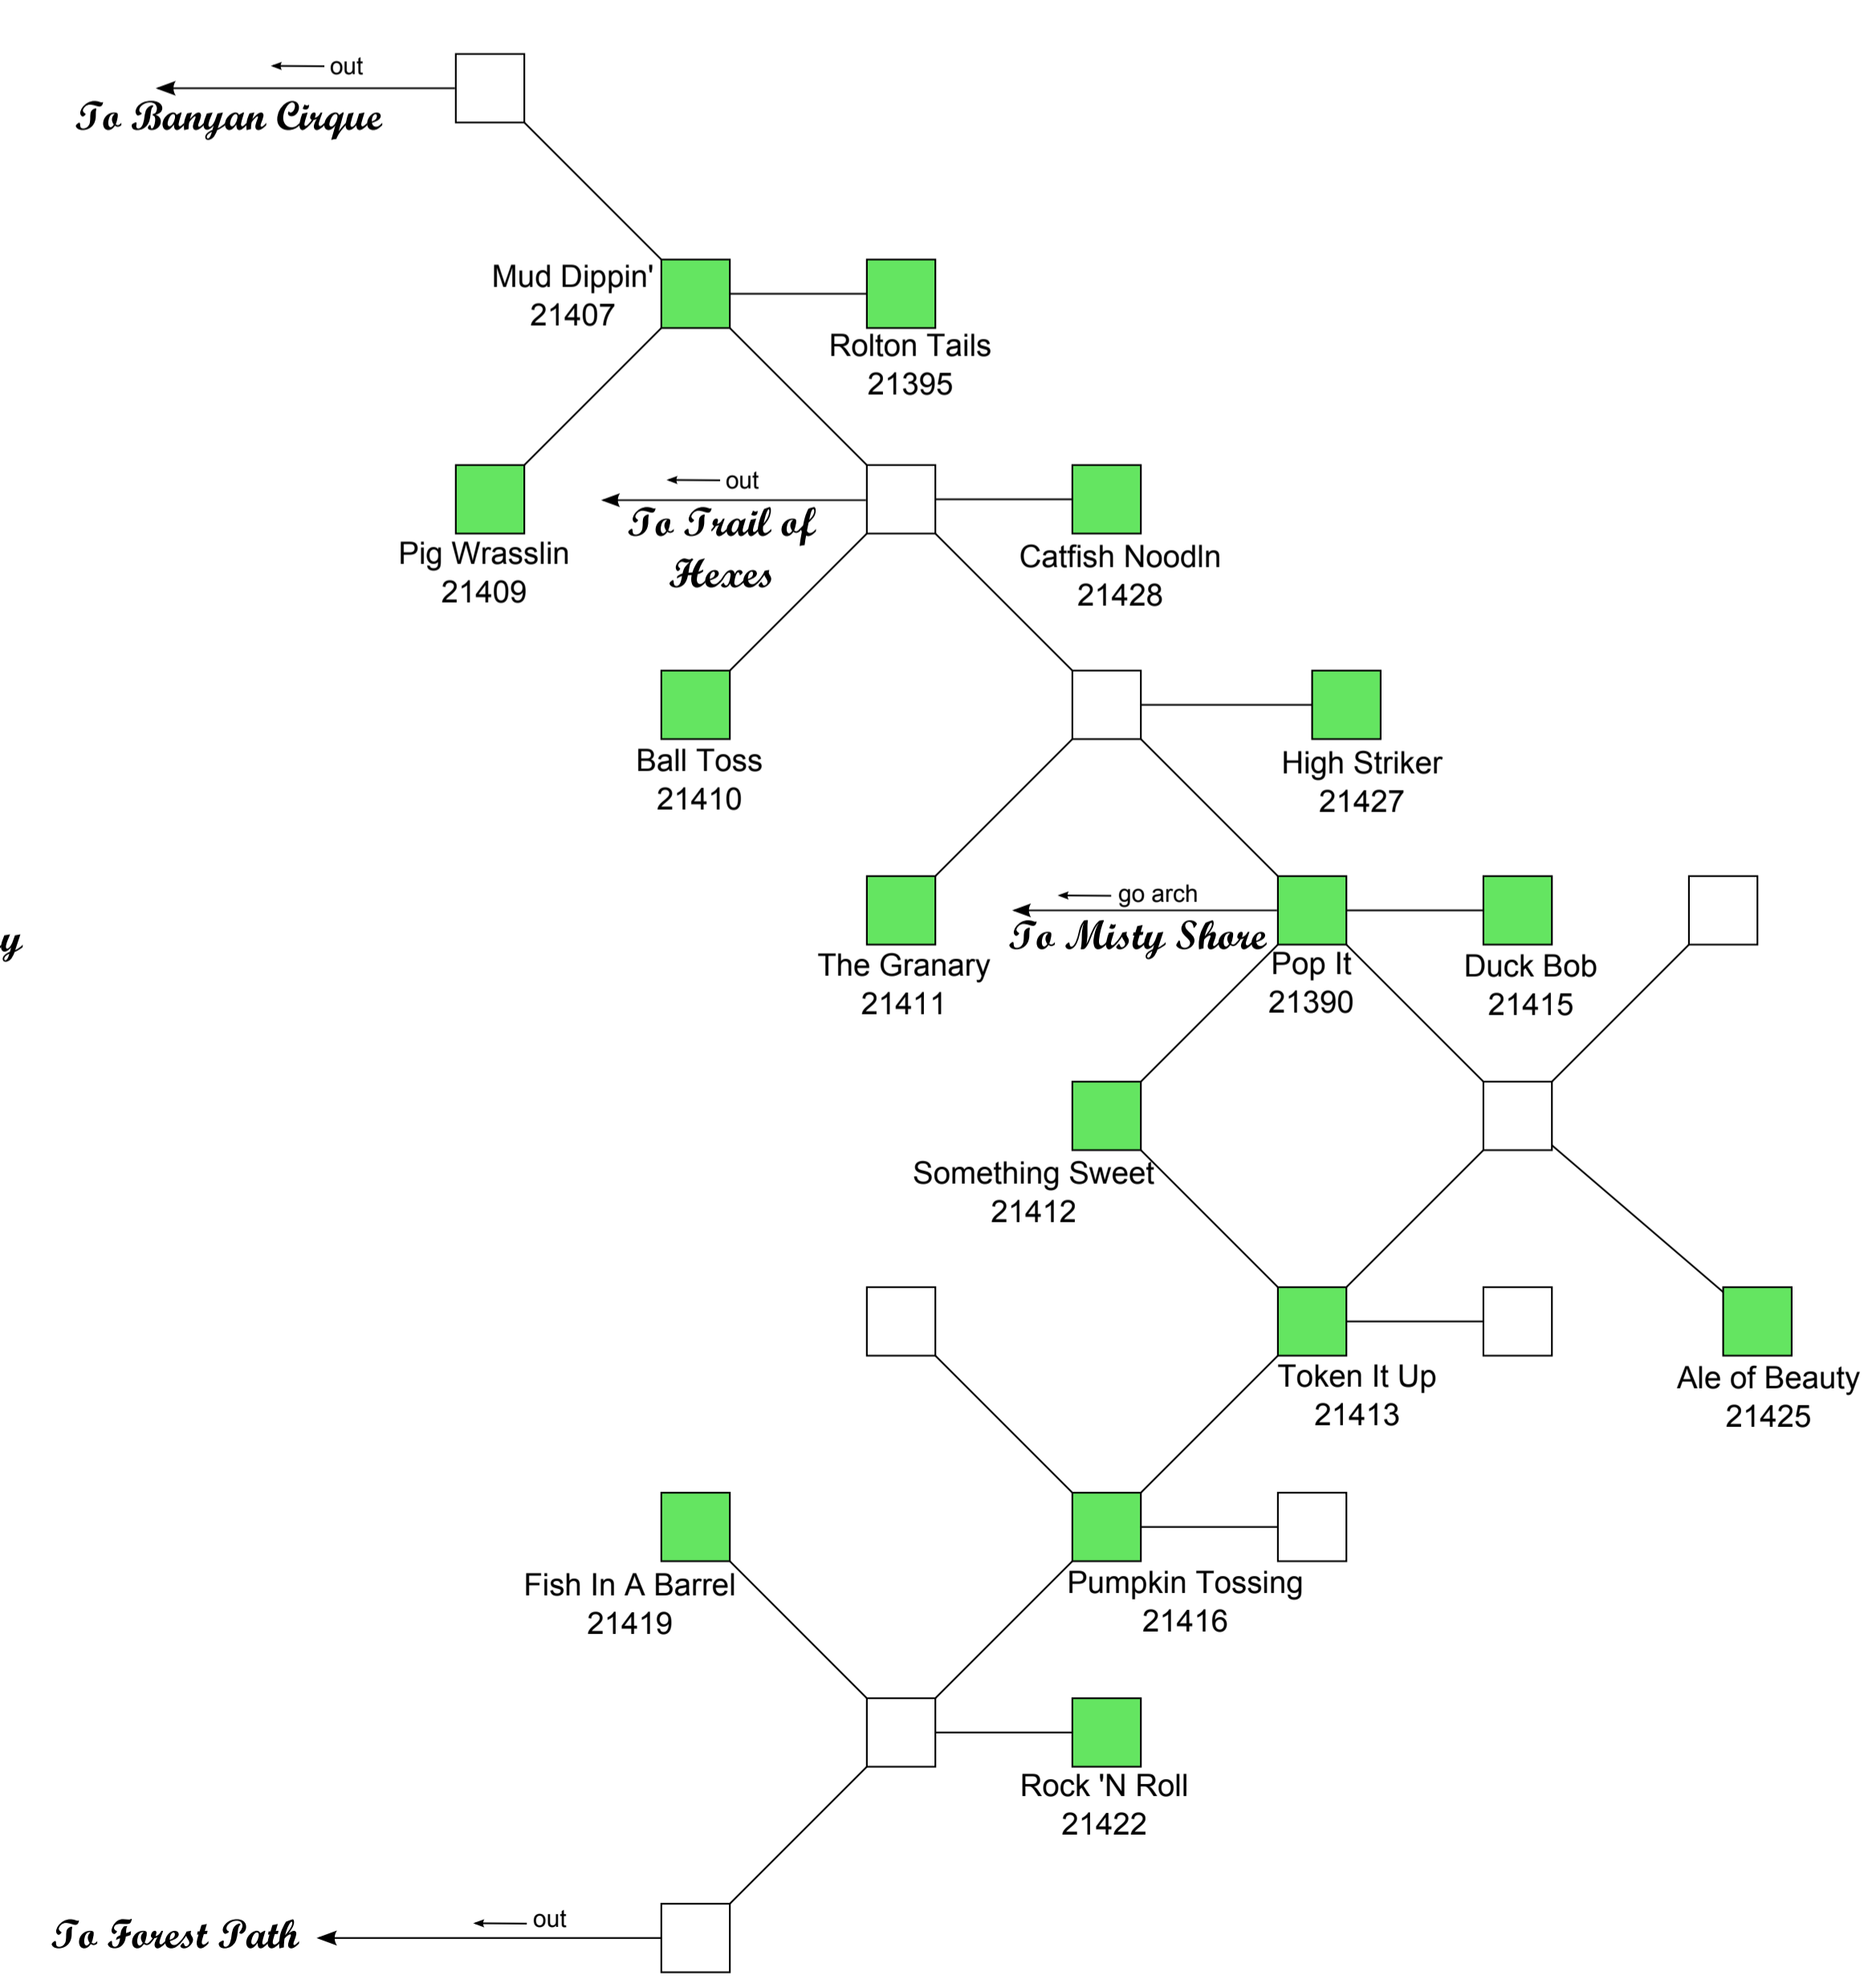

# Ebon Gate Feywrot Mire

Map and Cartography by:  
Simply Svantai  
October 18, 2014

Wandering Room(s)  
Ilixil's Bestiary (a dark blue stone doorframe)

Back to Originating Town